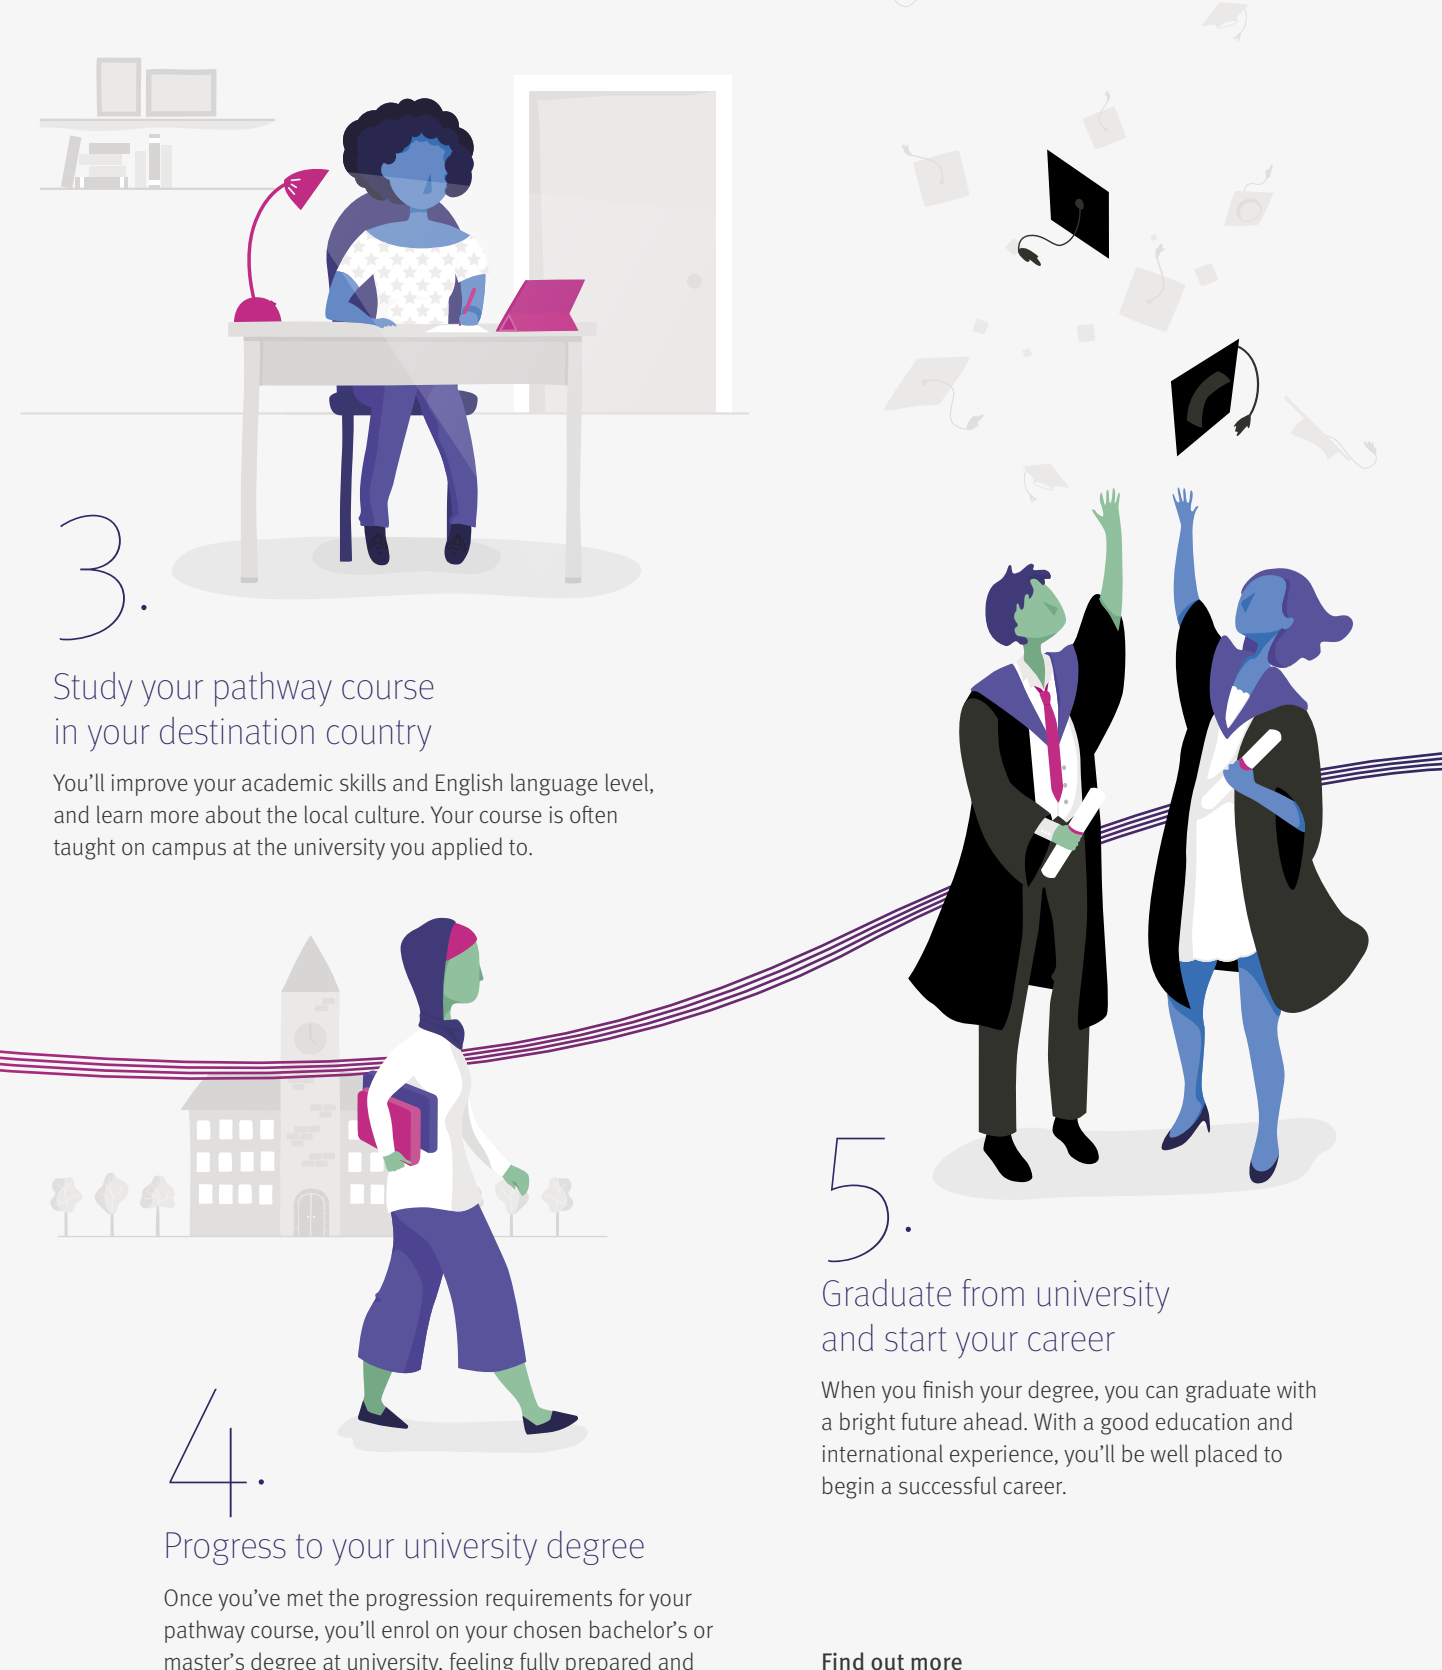

Kitkat from Thailand
On her path to success

1.

Decide to study abroad

Once you've completed your current high school or university studies, we can help you gain access to an undergraduate or postgraduate degree at a great university abroad.

2.

Choose your course and apply

If you don't meet the academic and / or English language entry requirements for a degree, you can get there by studying a pathway course first. You're guaranteed entry to your chosen degree if you pass your pathway course at the required level, and with good attendance.

3.

Study your pathway course in your destination country

You'll improve your academic skills and English language level, and learn more about the local culture. Your course is often taught on campus at the university you applied to.

4.

Progress to your university degree

Once you've met the progression requirements for your pathway course, you'll enrol on your chosen bachelor's or master's degree at university, feeling fully prepared and settled into your new country.

5.

Graduate from university and start your career

When you finish your degree, you can graduate with a bright future ahead. With a good education and international experience, you'll be well placed to begin a successful career.

Find out more

[▶ kaplanpathways.com/study-abroad/pathway-course](https://kaplanpathways.com/study-abroad/pathway-course)