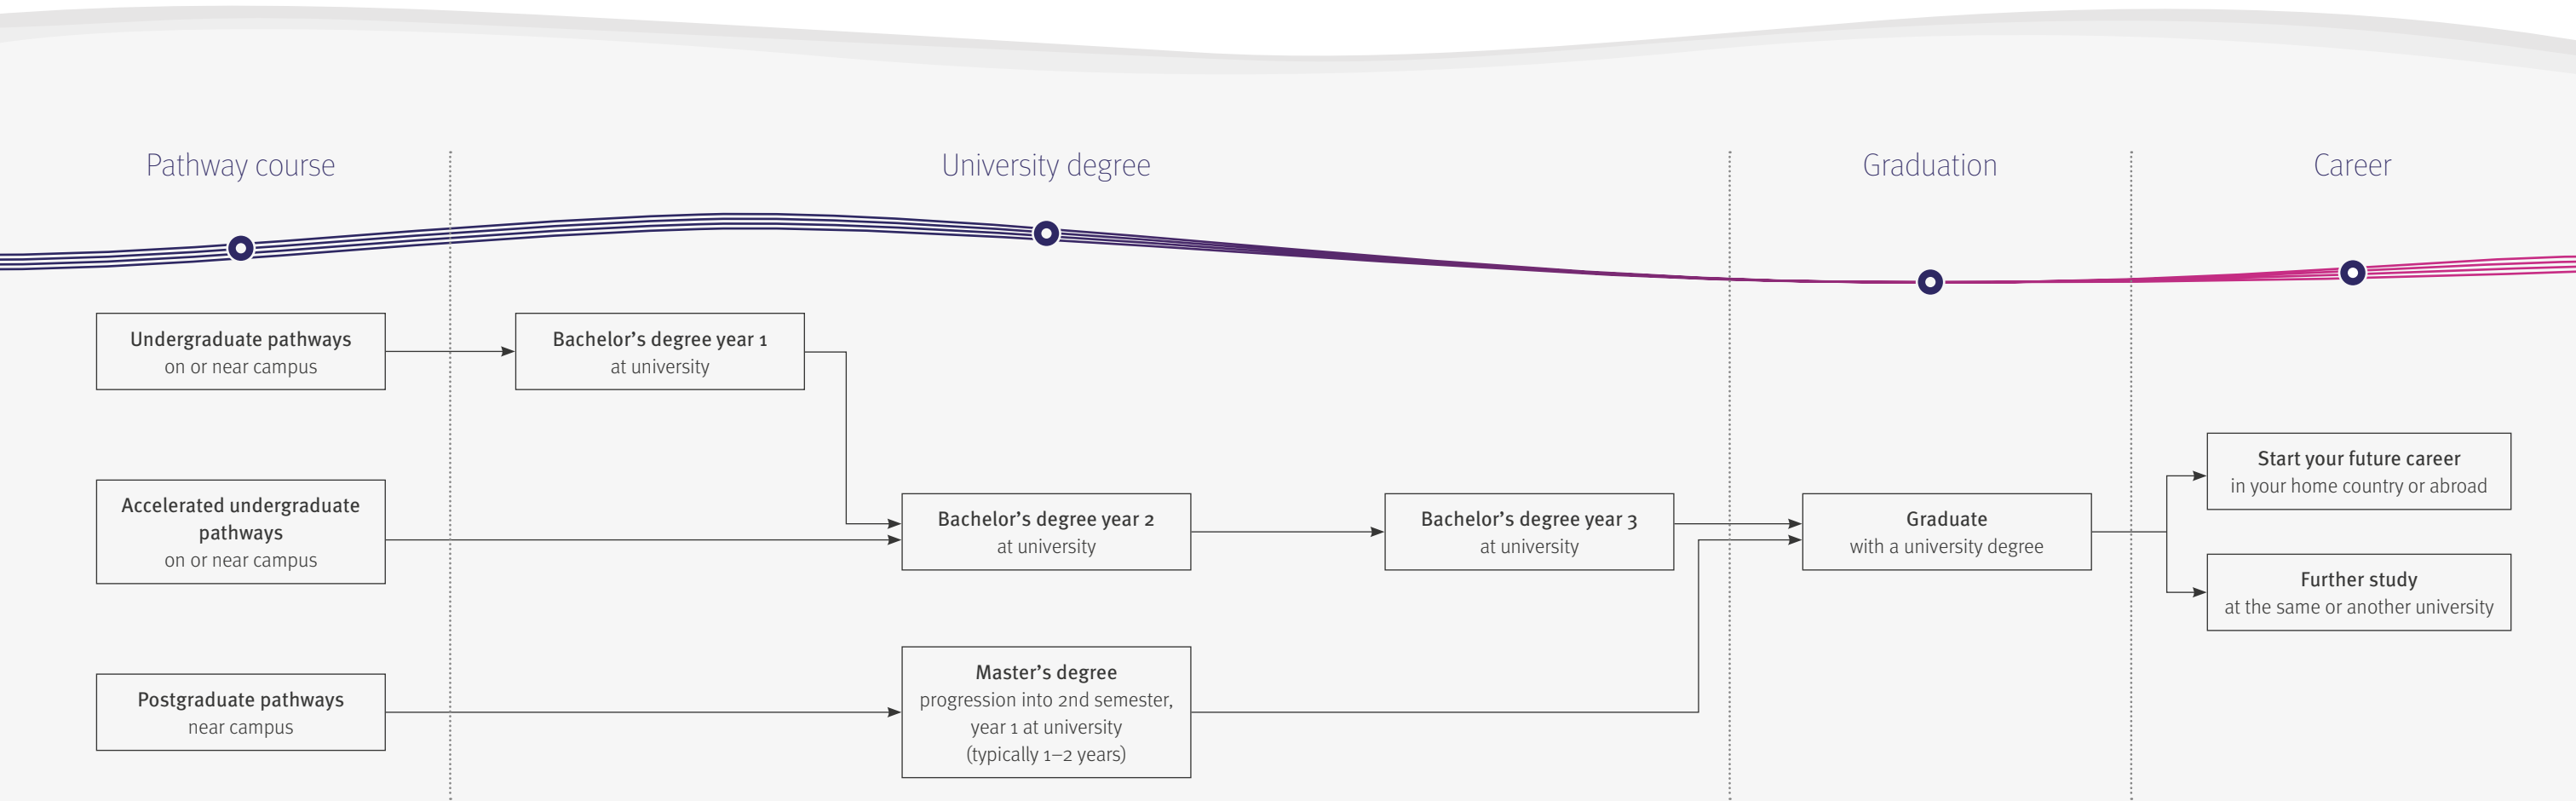

Study options in Australia

Explore our degree finder
kaplanpathways.com/degree-finder

You have several pathway options for studying in Australia. We'll help find the right one for you.

Pathway courses

With Kaplan, you have 3 main types of pathway course available in Australia.

Undergraduate pathway (UP)

Qualify for entry to year 1 of a bachelor's degree.

Entry requirements: typically, successful completion of high school or equivalent, and IELTS 5.5 or equivalent

Course length: usually between 7 and 9 months

Accelerated undergraduate pathway (AUP)

Qualify for entry to year 2 of a bachelor's degree.

Entry requirements: typically, successful completion of high school or equivalent, and between IELTS 5.5 and 6.0 or equivalent

Course length: usually between 9 and 15 months

Postgraduate pathway (PP)

Qualify for entry to a master's degree.

Entry requirements: typically, successful completion of a bachelor's degree or equivalent, and between IELTS 5.5 and 6.0 or equivalent

Course length: usually between 3 and 8 months

Study costs*

Pathway course tuition fees are typically between $11,500 and $28,500 AUD, depending on the course you choose. You'll also need to consider other costs, including your university tuition fees, general living costs, accommodation, course books and student insurance.

Find out more about university preparation courses in Australia:

kaplan.edu.au/pathways