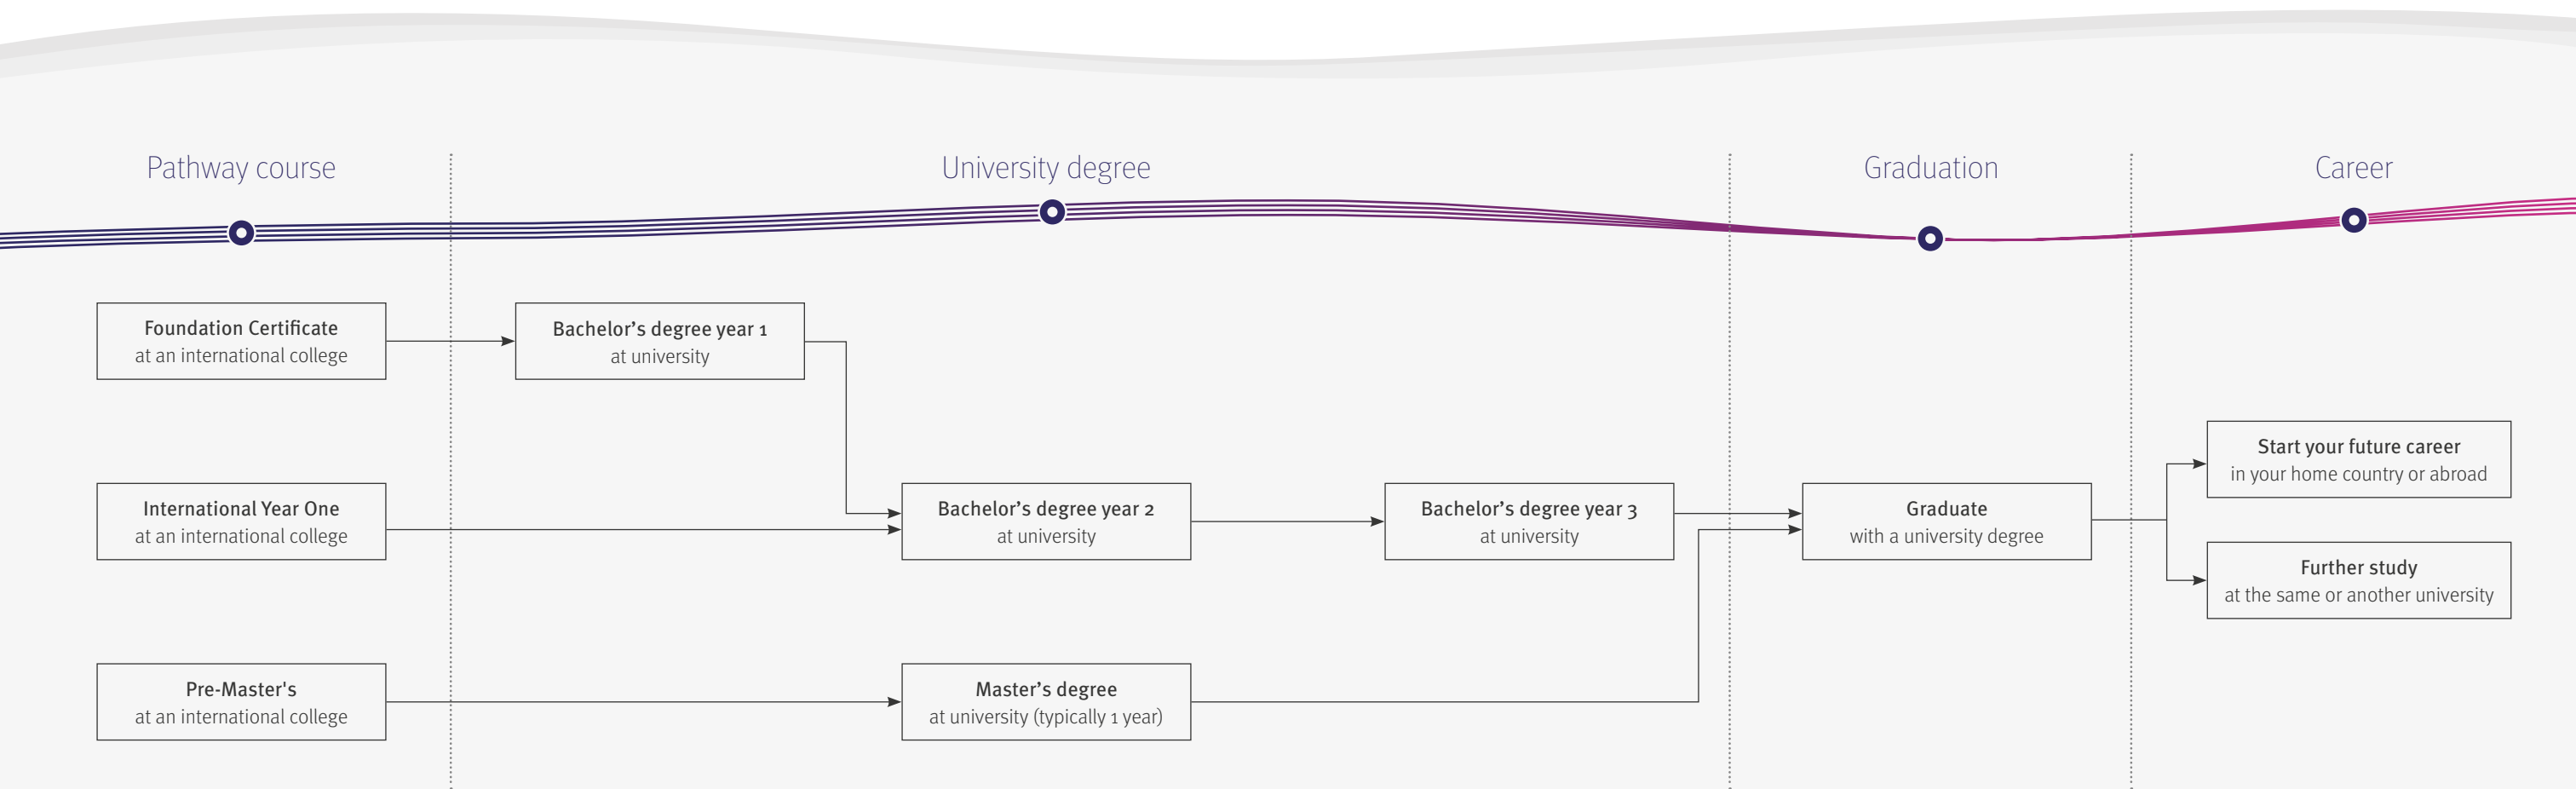

> kaplanpathways.com/pse

Pre-Doctorate

This will prepare you for a degree at doctoral level, and can help you get an interview at a great university.

> kaplanpathways.com/pre-doc

Direct degree admission

We also have options for students who already qualify for degree entry based on their academic and English language level. We could help you go straight to university.

> kaplanpathways.com/uk-direct

Other options

There are several other ways to gain entry to great UK universities, including taking A levels or a flexible foundation course, and studying online in your region.

> kaplanpathways.com/other-routes

* For universities in Scotland, a Foundation Certificate will lead to the 2nd year of a 4-year undergraduate degree.

Subjects at each university

Explore our UK degree finder
kaplanpathways.com/degree-finder