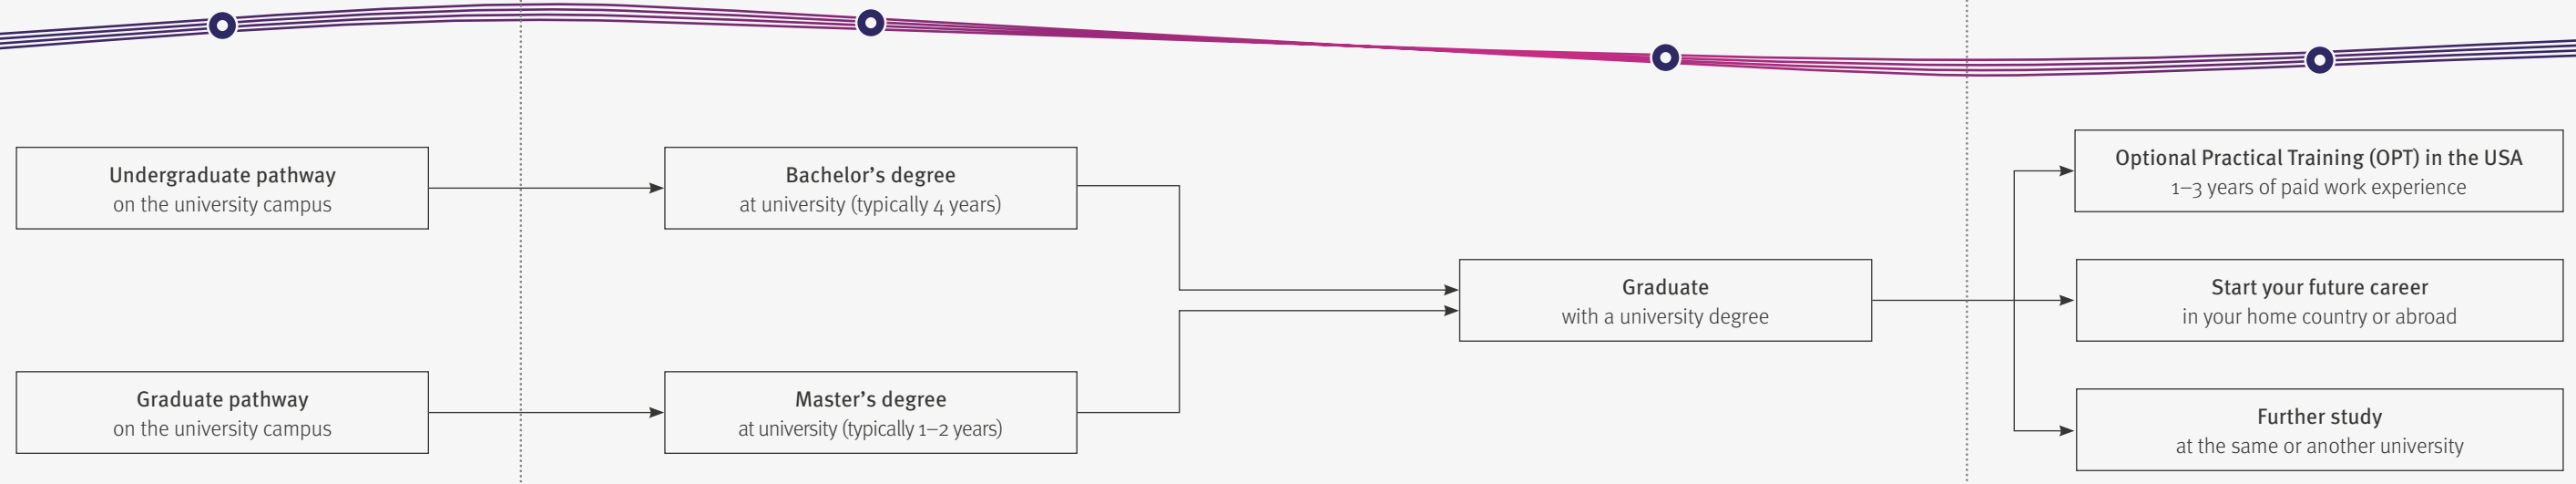

Entry requirements: successful completion of high school with minimum 2.0 GPA, and at least TOEFL 55 or equivalent*

Program length: between 4 and 12 months

Graduate pathway (GP)

Qualify for entry to a master's degree. Start earning transferable credit with an academic pathway.

Entry requirements: bachelor's degree or equivalent with minimum 3.0 GPA, and at least TOEFL 55 or equivalent*

Program length: between 2.5 and 12 months

Study costs†

To apply for a US study visa, you must show that you have funding available for at least 1 year at university, including tuition, fees and all living expenses. At undergraduate level, this total cost of attendance ranges from $29,500 to $69,000 per year; at graduate level, from $38,000 to $70,000 per year, depending on your choice of university and program.

Find out more about costs and how to apply:

› [kaplanpathways.com/us-apply](https://www.kaplanpathways.com/us-apply)

What else can I study?

In addition to pathway programs and direct admission to a bachelor's or master's degree, we offer other routes to US universities.

Intensive English Program

Studied on campus, this flexible option is ideal if you just need to raise your English language level to meet the conditions for admission to a degree or pathway program. Suitable for all English levels.

› [kaplanpathways.com/pse](https://www.kaplanpathways.com/pse)

Pathway program (if required)

University degree

Graduation

Career

*Some programs have higher GPA and English requirements.

† Costs are based on the 2019-20 academic year.